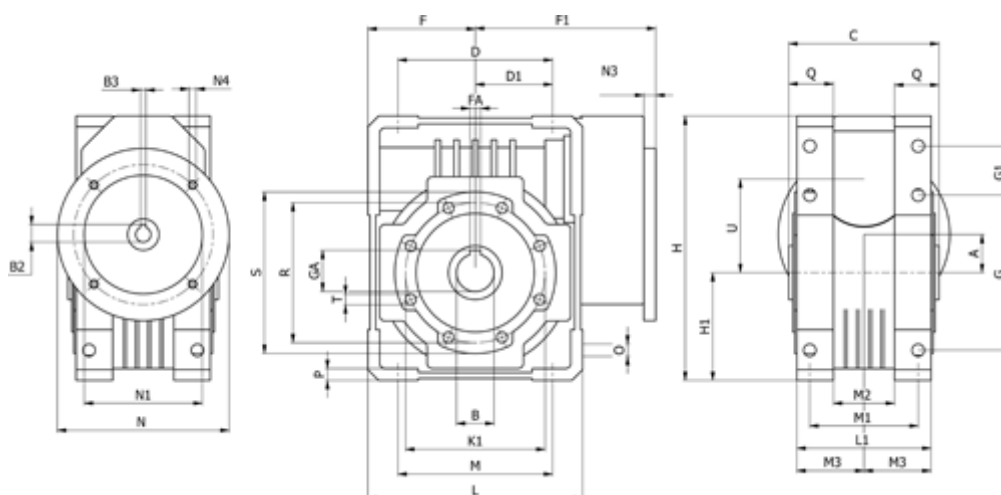

Data Sheet

Article number: 3921110090735

Description: Worm gear
WR 110-U-90-90B5, without lubrication

Measures

A = 110.10	F = 125	L = 250	N2 = 130	T = M12x19
B = 42	F1 = 204	L1 = 143	N3 = 0.0	U = 130
B1 E7 = 24	FA = 12	M = 184	N4 = M10x15	
B2 = 27.3	G = 184	M1 = 115	O = 14.0	
B3 H9 = 8	G1 = 58.0	M2 = 69	P = 14	
C = 155	GA = 45.3	M3 = 73.0	Q = 45	
D = 174.0	H = 308.0	N = 200	R = 165	
D1 = 82.0	H1 = 125.0	N1 = 165	S = 200	